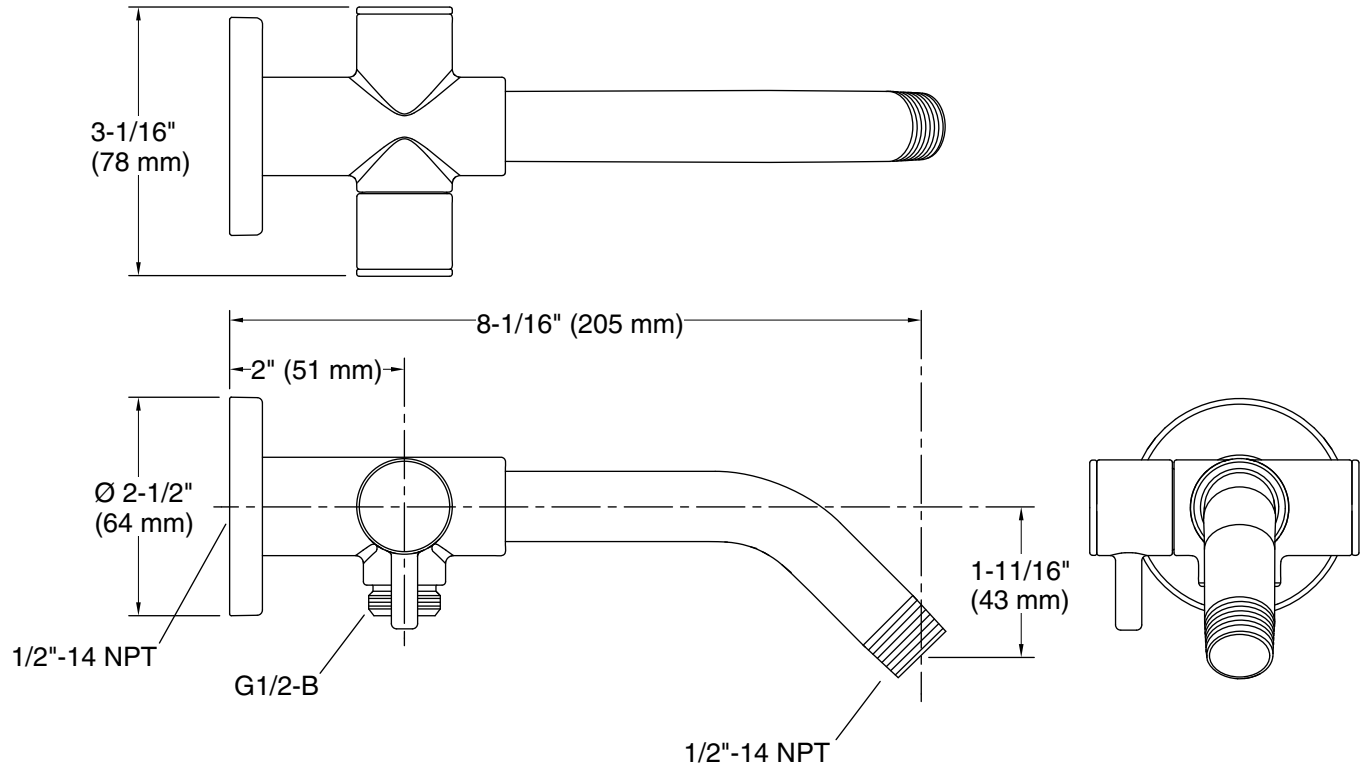

Features

- Diverter switches water between rainhead, handshower or both at one time.
- For use with KOHLER showerheads and handshowers (sold separately).
- Includes flange.
- K-76334 Traditional flange and K-76335 Square flange also available (sold separately).
- ½" NPT connection.

Technical Information

All product dimensions are nominal.

Drain included: No

Notes

Install this product according to the installation guide.